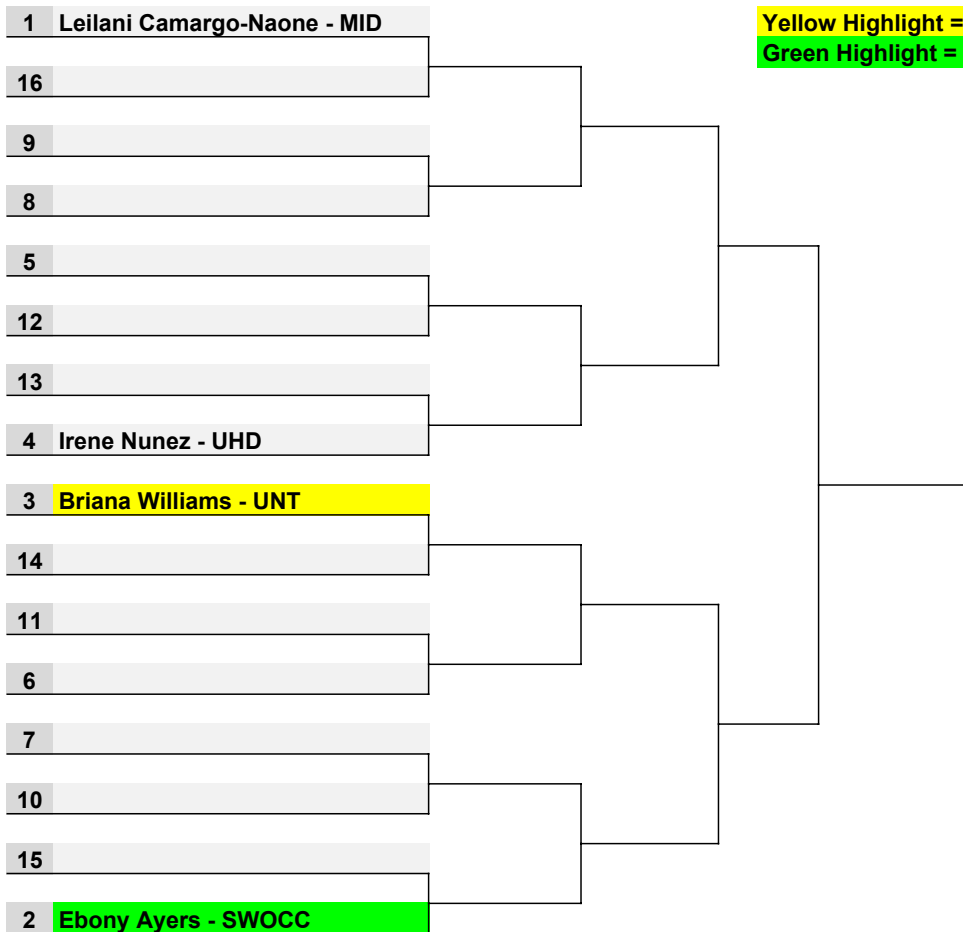

2018 NCWA NATIONAL CHAMPIONSHIPS — 191 LBS. (WOMEN)

2018 NCWA NATIONAL CHAMPIONSHIPS — 285 LBS. (MEN)

2018 NCWA NATIONAL CHAMPIONSHIPS — 285 LBS. (MEN)		Yellow Highlight = Returning AA	
1	Jesse Gaudin - UCF (SEC #1)		Dylan Stadel - UTST (WCC #1) 2
64			63
32	Luke Avendano - SAC (WCC #4)		Nic Carbone - WSU (NWC #3) 31
33	Dominic Bell - AKR (GLC #4)		Mitchell Langston - GVSU (GLC #5) 34
17	Jacob Marin - QUC (MAC #4)		Kevin Kavaski - RUTG (MEC #4) 18
48			47
16	James Millea - DSU (WCC #2)		Christopher Woods - UHD (SWC #2) 15
49			50
9	Daniel Eslick - ISWC (GPC #1)		Shakeem Lassiter - APPR (MAC #2) 10
56	Eric An - TEMP (MEC #5)		55
24	Conrad Lavoie - UMASS (NEC #4)		Collin O'Brien - WINO (GPC #2) 23
41			42
25	Guillermo Ojeda - UCLA (WCC #3)		Blake Cedillo - UHD (SWC #3) 26
40			39
8	Ryan Mattison - ASC (NEC #2)		Chukwudi Kalu - UMBC (MEC #3) 7
57			58
4	Nathan Spinetti - PS-F (MEC #1)		Donavan Lozada - STCC (NEC #1) 3
61			62
29	Dylan Purcell - EC (SEC #3)		Joseph Giesselmann - WSC (GPC #3) 30
36			35
20	Tim Hudson - ECU (MAC #5)		Kaelen Yanak - MTECH (NWC #2) 19
45			46
13	Octavio Alejandro - GHC (NWC #1)		Michael Scullin - UGA (SEC #2) 14
52	Michael Frias - TOL (GLC WC)		51
12	Ikaika Neal - UNT (SWC #1)		Austin Wells - MTSU (MAC #3) 11
53			54
21	Jose Gandarilla - RPI (NEC #3)		Austin Bauslaugh - MACC (GLC #3) 22
44			43
28	Jake Hobbes - MTECH (NWC #4)		Berry Davis IV - FAMU (SEC #4) 27
37			38
5	Miguel Correa - GVSU (GLC #1)		Dominick Johnson - LIB (MAC #1) 6
60	Joseph Blanco - UPB (MEC #6)		59