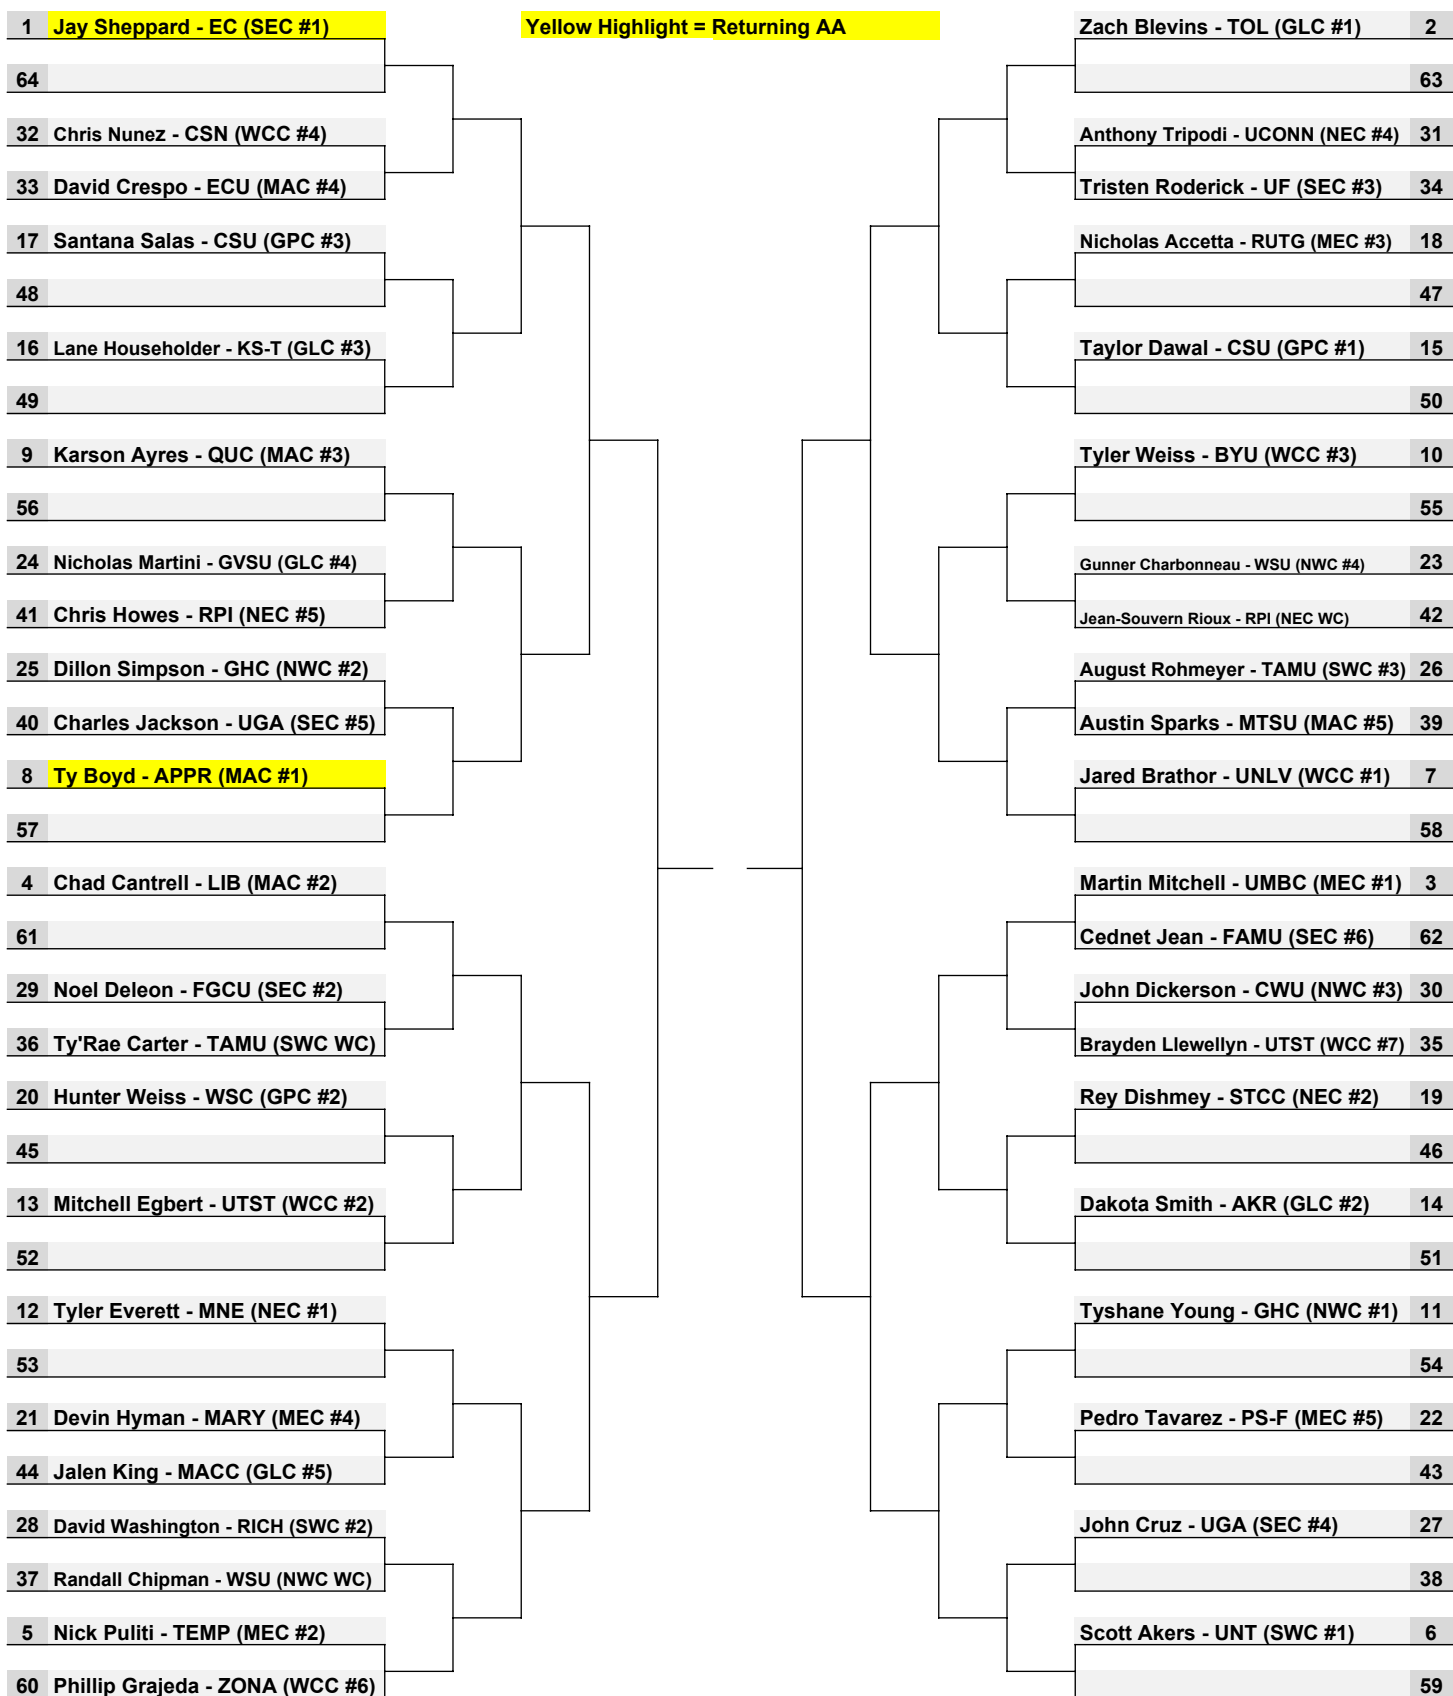

2018 NCWA NATIONAL CHAMPIONSHIPS — 149 LBS. (MEN)