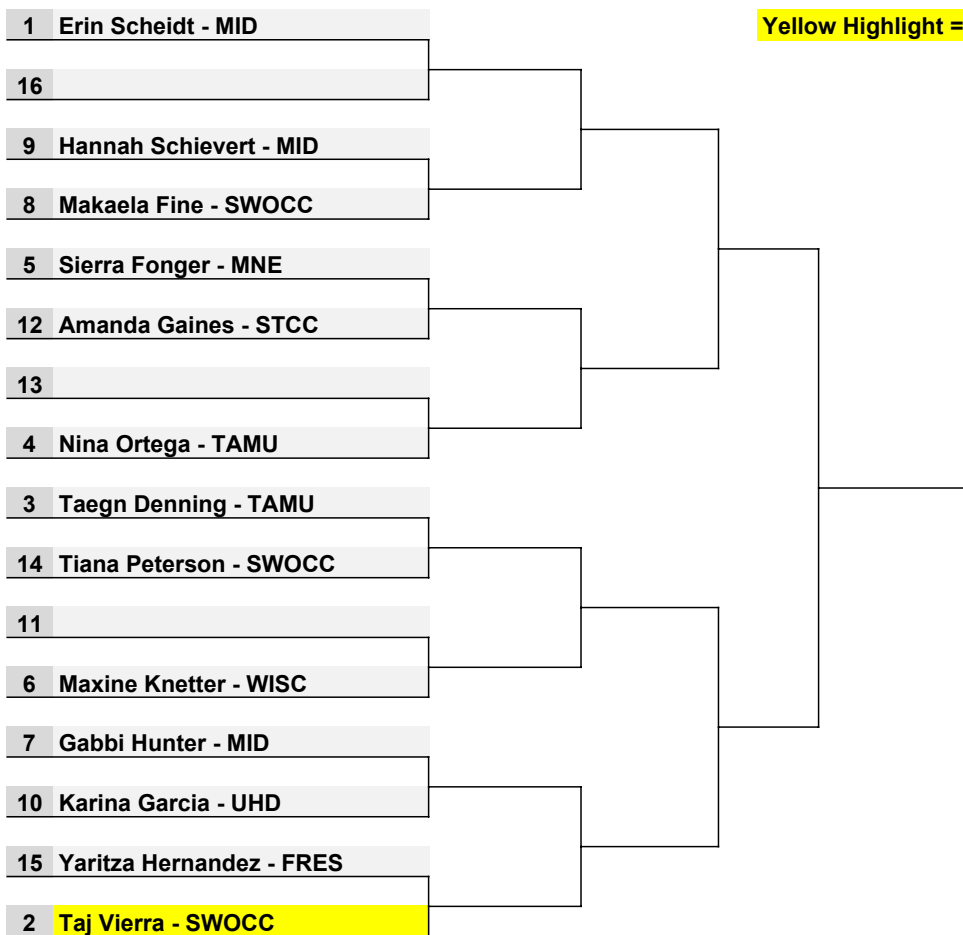

2018 NCWA NATIONAL CHAMPIONSHIPS — 155 LBS. (WOMEN)