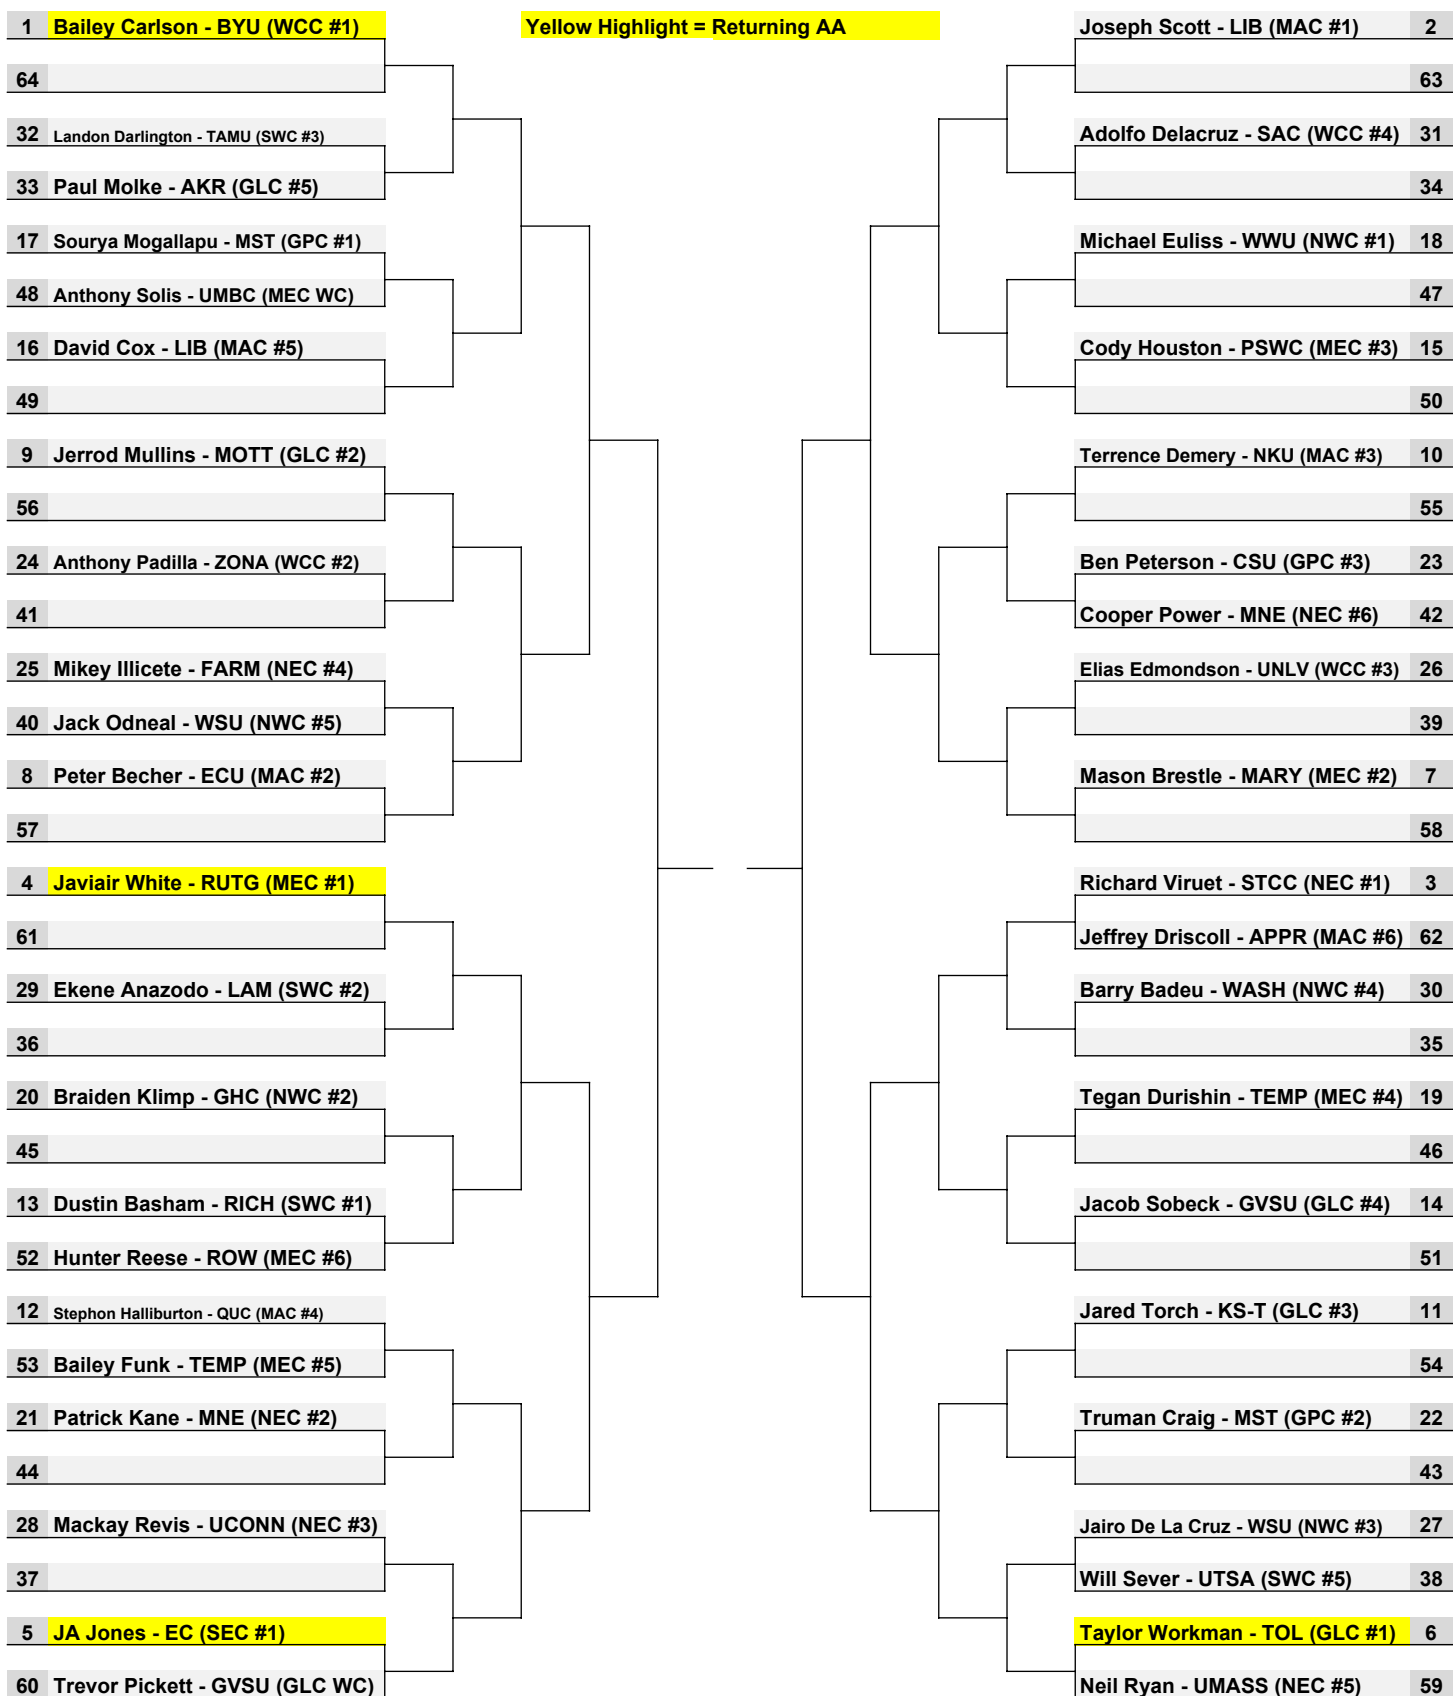

2018 NCWA NATIONAL CHAMPIONSHIPS — 165 LBS. (MEN)