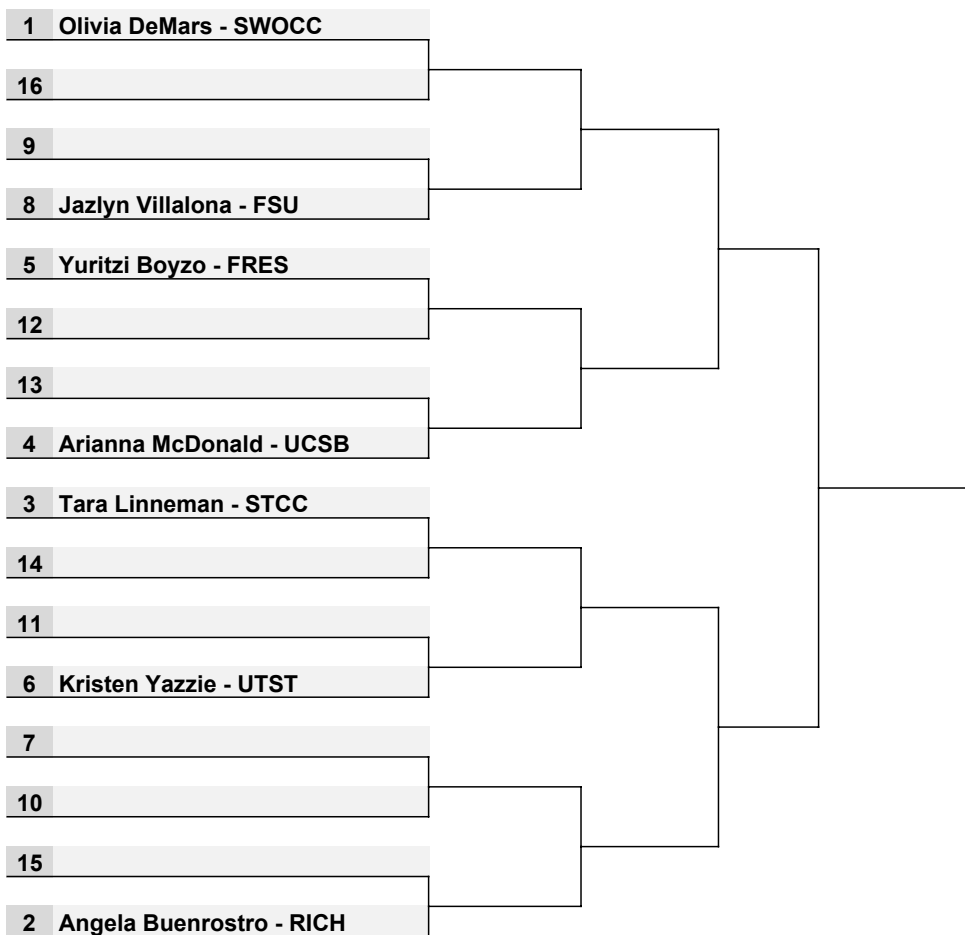

2018 NCWA NATIONAL CHAMPIONSHIPS — 136 LBS. (WOMEN)

2018 NCWA NATIONAL CHAMPIONSHIPS — 174 LBS. (MEN)

2018 NCWA NATIONAL CHAMPIONSHIPS — 174 LBS. (MEN)		Yellow Highlight = Returning AA		
1	Noah Curreri - QUC (MAC #1)		Shane Brown - AKR (GLC #1)	2
64	Daniel Wollermann - ROW (MEC #9)		Frank Soucy - MIT (NEC WC)	63
32	Jake Wright - UNT (SWC #2)		Tanner Turnbow - ZONA (WCC #4)	31
33	Keith Brown - UCONN (NEC #4)		Steve Rodriguez - RICH (SWC #3)	34
17	Adam Warfield - KS-T (GLC #4)		Eugene Kinchen - FGCU (SEC #2)	18
48	Tyler Kutz - ISWC (GPC #5)		CJ Ashby - UMBC (MEC #7)	47
16	Luke Ely - LIB (MAC #3)		Karson Christiansen - BYU (WCC #2)	15
49				50
9	Edward Maisey - BYU (WCC #1)		Joe Frlicone - GHC (NWC #1)	10
56	Anthony Tamayo - RUTG (MEC #8)			55
24	Johnathan Fugita - CSU (GPC #3)		Jeremy Mosley - APPR (MAC #5)	23
41	Riley Trindle - MTECH (NWC #7)		Seth McNay - YALE (NEC #7)	42
25	Andy Gonzales - GHC (NWC #3)		Aaron Dickson - PCL (NWC #4)	26
40				39
8	Thomas Hatzipavlidis - PSWC (MEC WC)		Ethan Ahrens - UCF (SEC #1)	7
57			Manuel Rivera - SAC (WCC WC)	58
4	John Prentice - PS-D (MEC #1)		Samuel Karel - LIB (MAC #2)	3
61				62
29	Austin Lasee - WINO (GPC #4)		Alec Cohen - TEMP (MEC #3)	30
36			Connor Winchenbach - HUSS (NEC #3)	35
20	Hugo Martinez - RICH (SWC #1)		Zachery Woods - UMASS (NEC #2)	19
45	Seamus Sullivan - CSN (WCC #6)			46
13	Stetson Potrykus - WICS (GLC #3)		Chase Reising - ISWC (GPC #2)	14
52			Sam Lee - UCLA (WCC WC)	51
12	Gerald Kenkel - WCS (GPC #1)		Brady Bischer - GVSU (GLC #2)	11
53			Stephen Illicete - FARM (NEC #5)	54
21	Daniel Henson - APPR (MAC #4)		Logan Coleman - WSU (NWC #2)	22
44				43
28	Dillon Turner - EC (SEC #3)		Collin White - UTST (WCC #3)	27
37			Nicholas DiStefano - UPB (MEC #5)	38
5	Brandon Buckingham - UMBC (MEC #2)		Jacob Berry - STCC (NEC #1)	6
60	Kieran Clarke - UCONN (NEC #6)			59