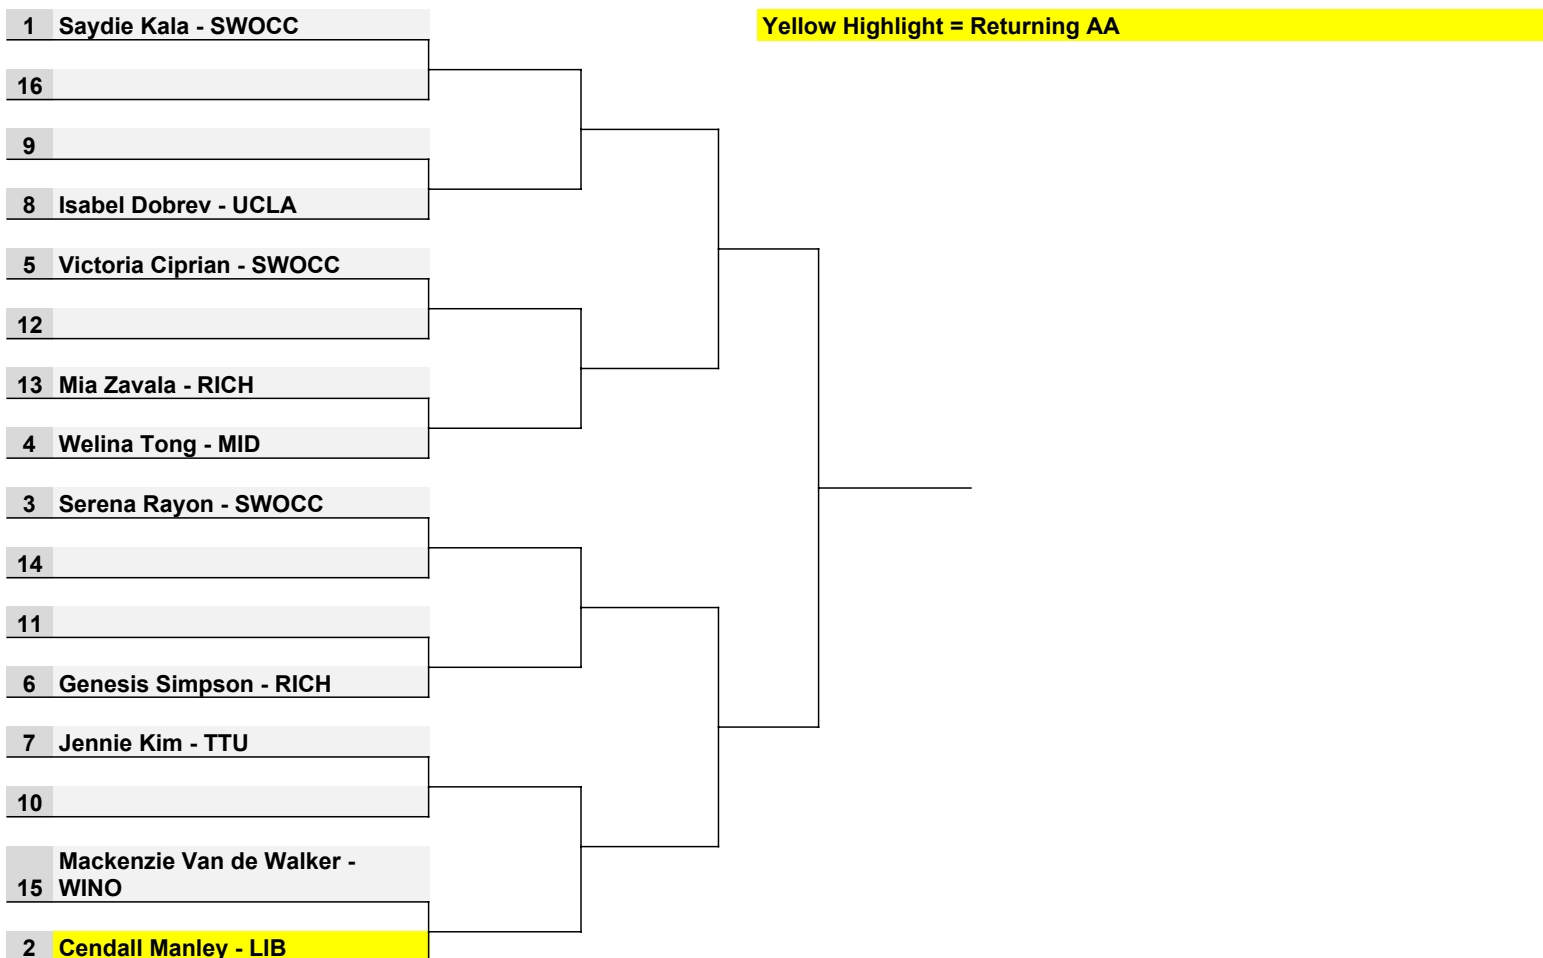

15

2 Rossana Aguilar - FRES

2018 NCWA NATIONAL CHAMPIONSHIPS — 184 LBS. (MEN)

2018 NCWA NATIONAL CHAMPIONSHIPS — 155 LBS. (WOMEN)

2018 NCWA NATIONAL CHAMPIONSHIPS — 197 LBS. (MEN)

2018 NCWA NATIONAL CHAMPIONSHIPS — 170 LBS. (WOMEN)