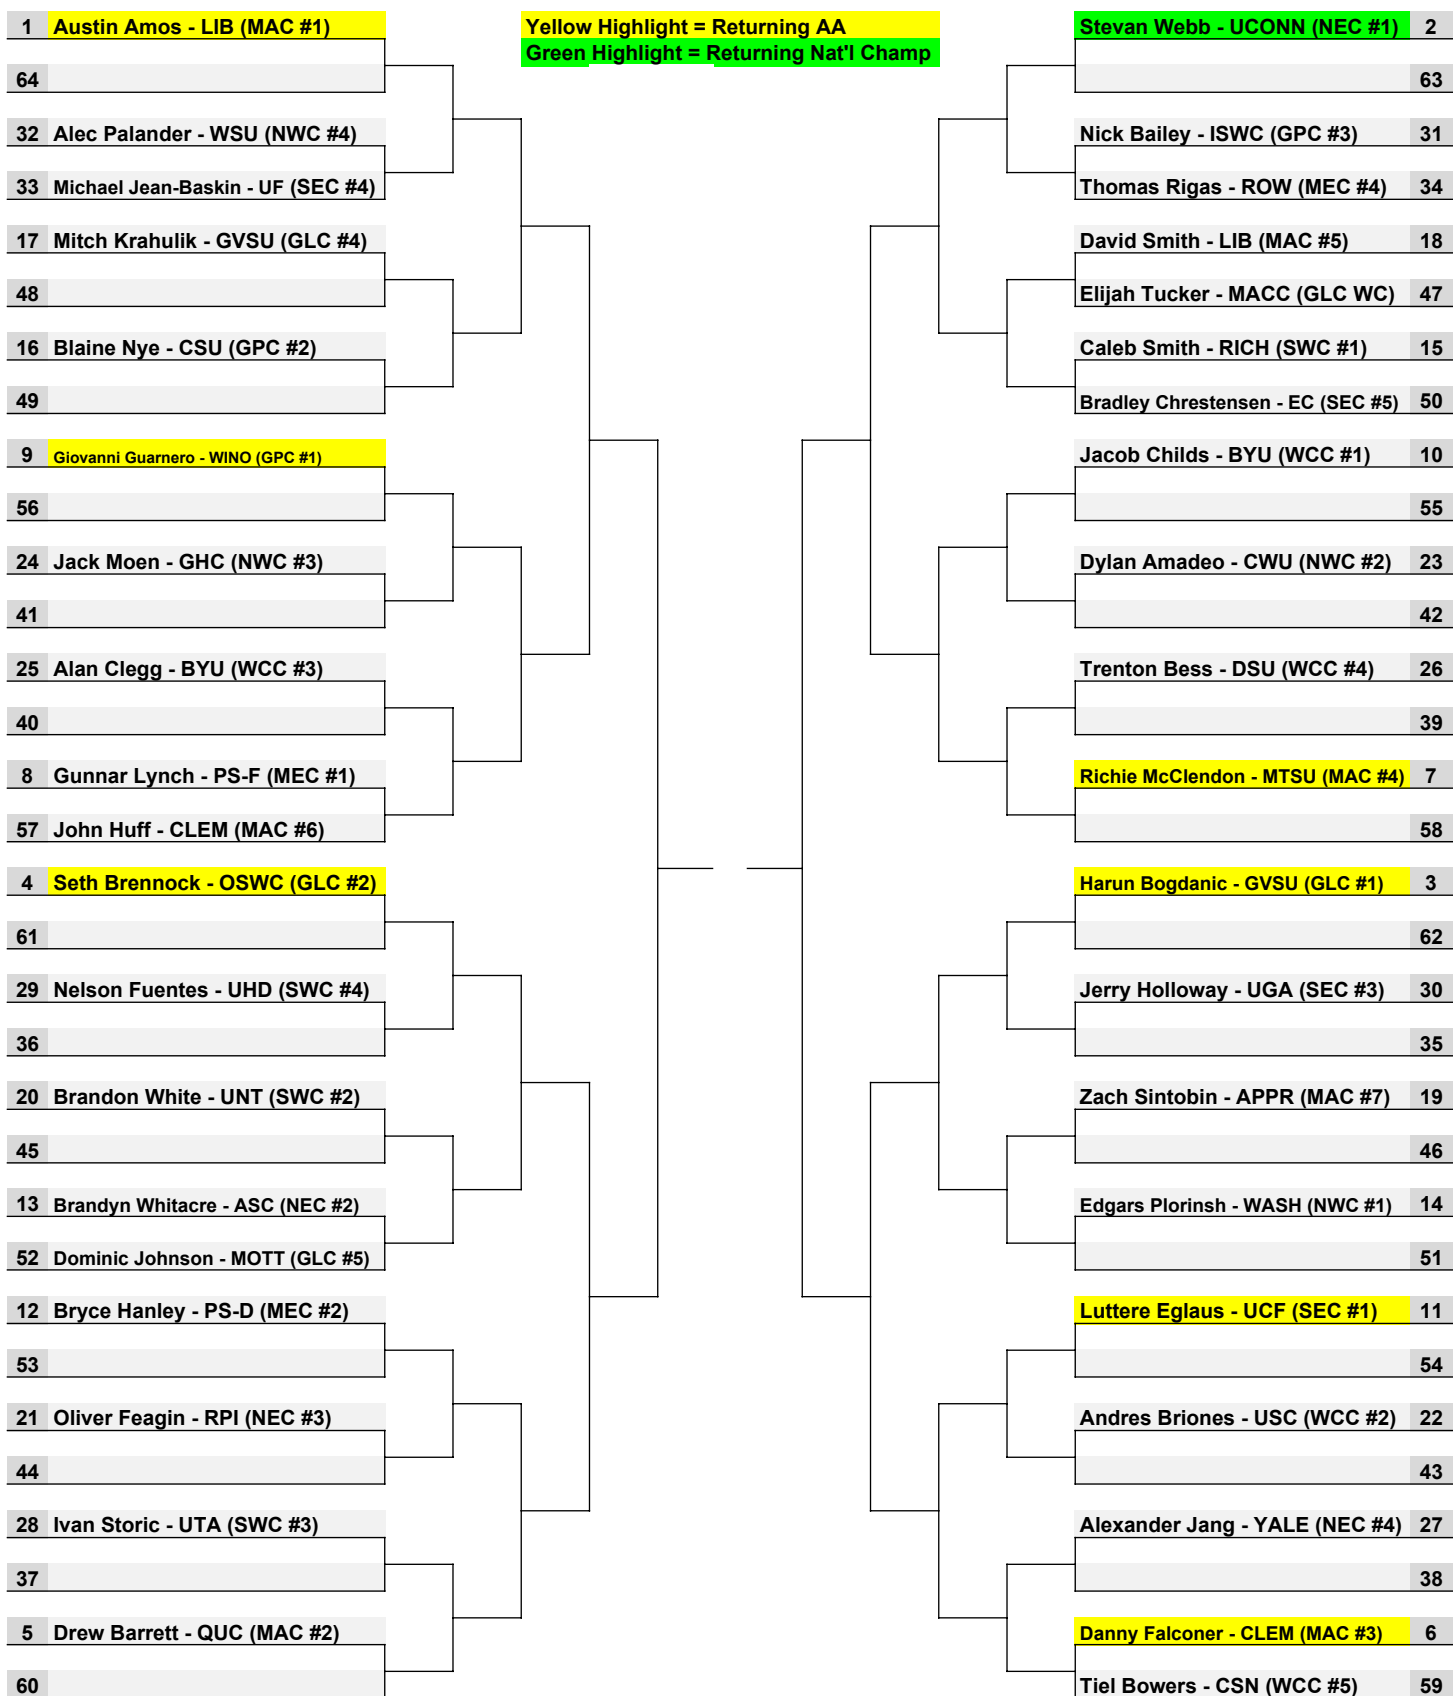

2018 NCWA NATIONAL CHAMPIONSHIPS — 235 LBS. (MEN)