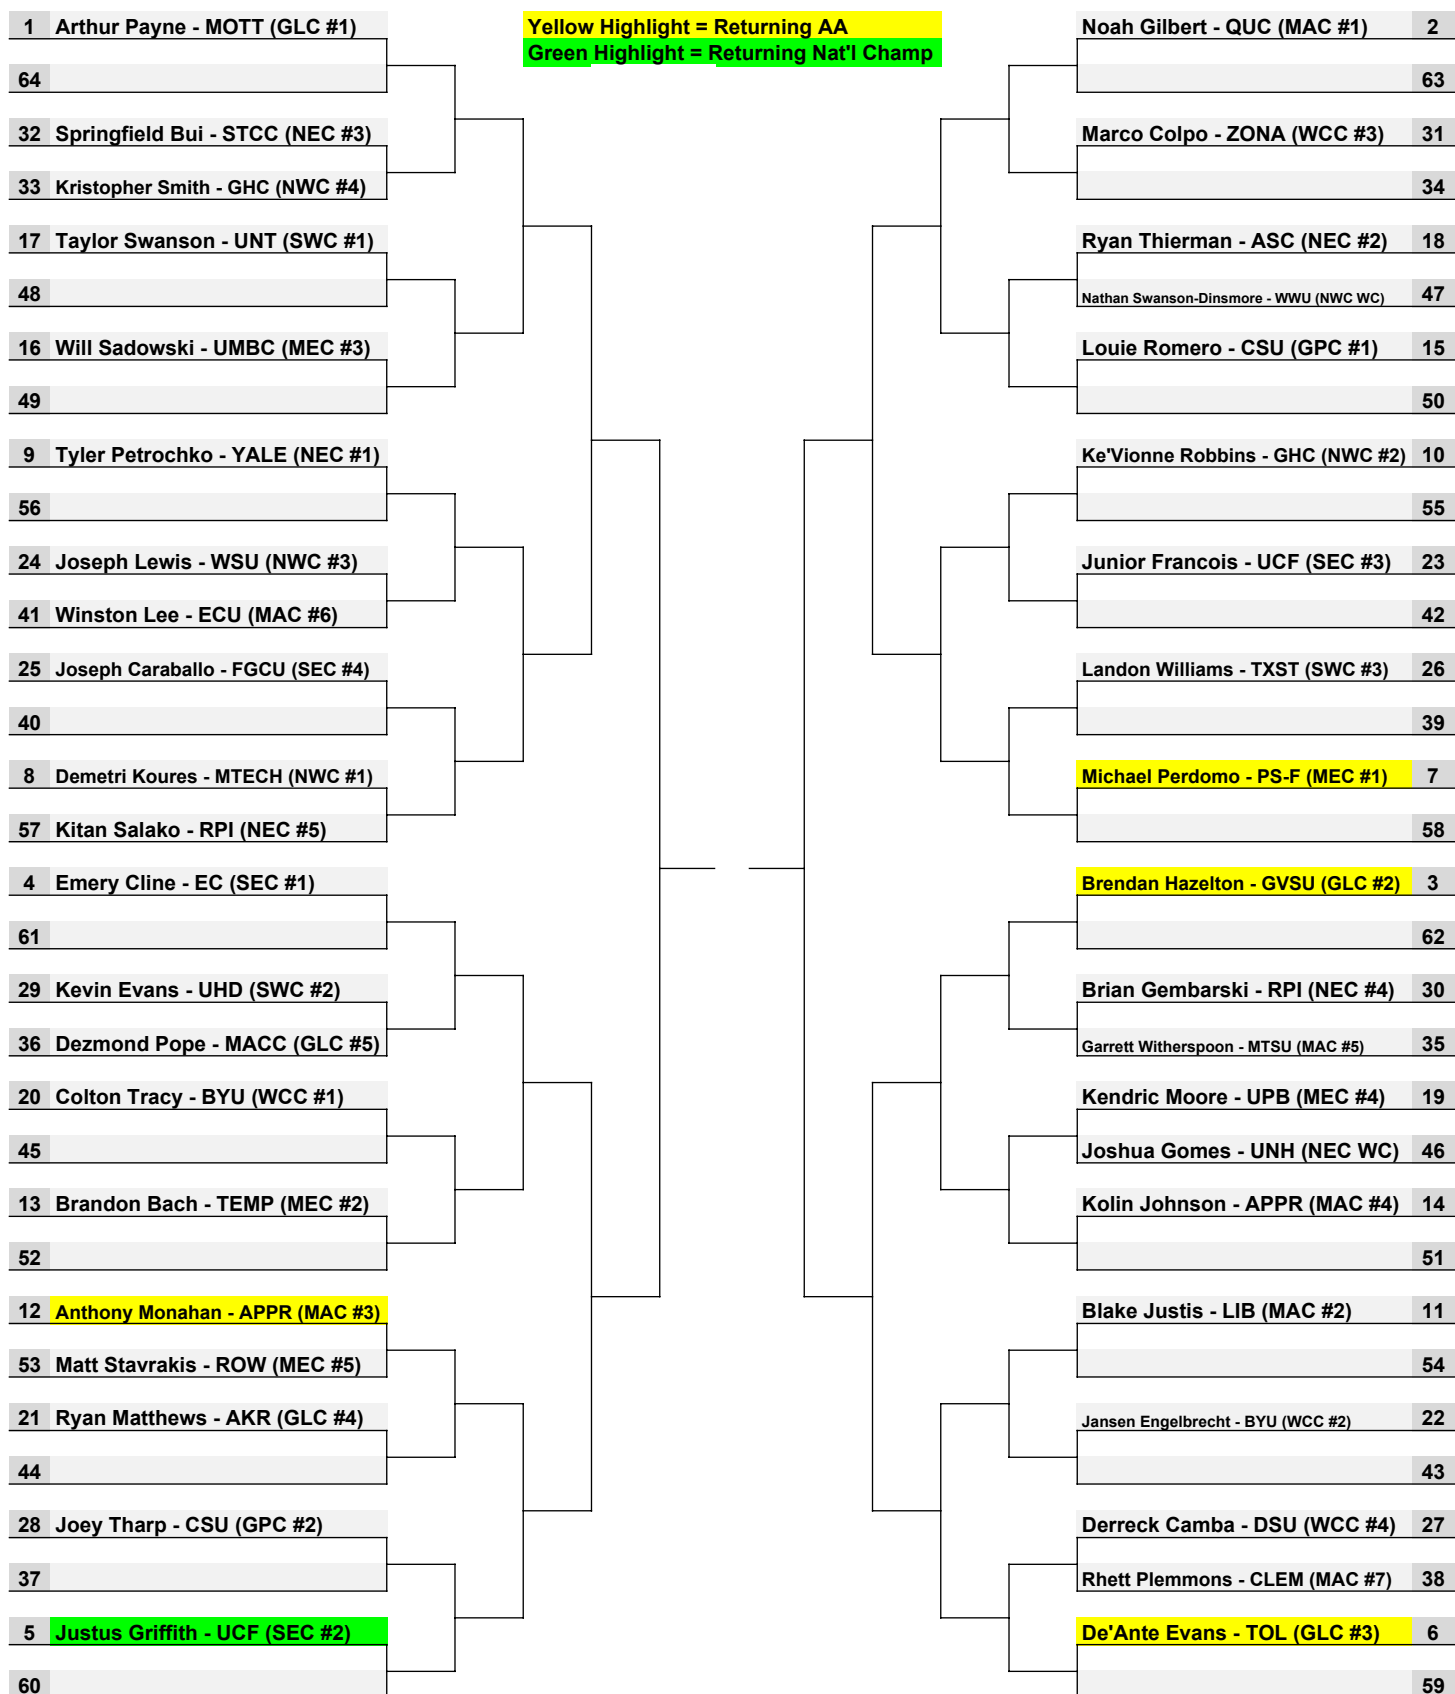

2018 NCWA NATIONAL CHAMPIONSHIPS — 133 LBS. (MEN)