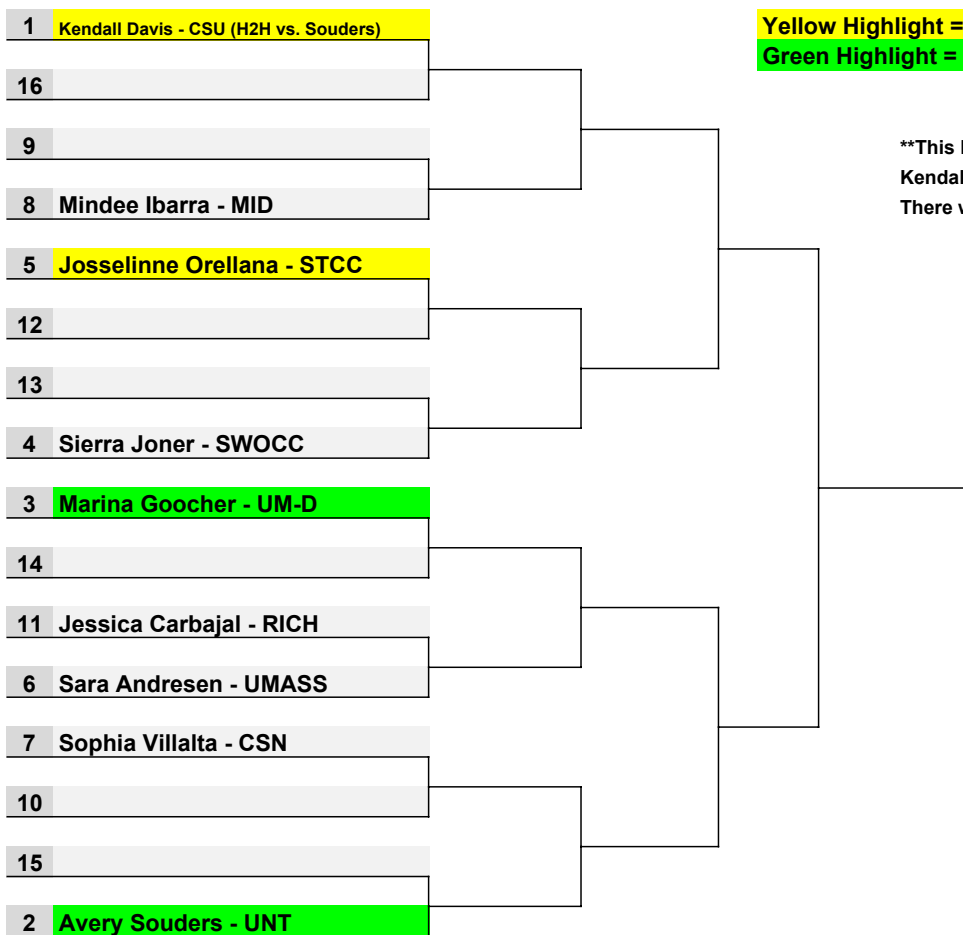

2018 NCWA NATIONAL CHAMPIONSHIPS — 130 LBS. (WOMEN)

Yellow Highlight = Returning AA
 Green Highlight = Returning Nat'l Champ

**This bracket was revised since the live draw due to H2H victory by Kendall Davis (CSU) over returning Nat'l Champion, Avery Souders. There was no H2H data between Souders and Goocher.