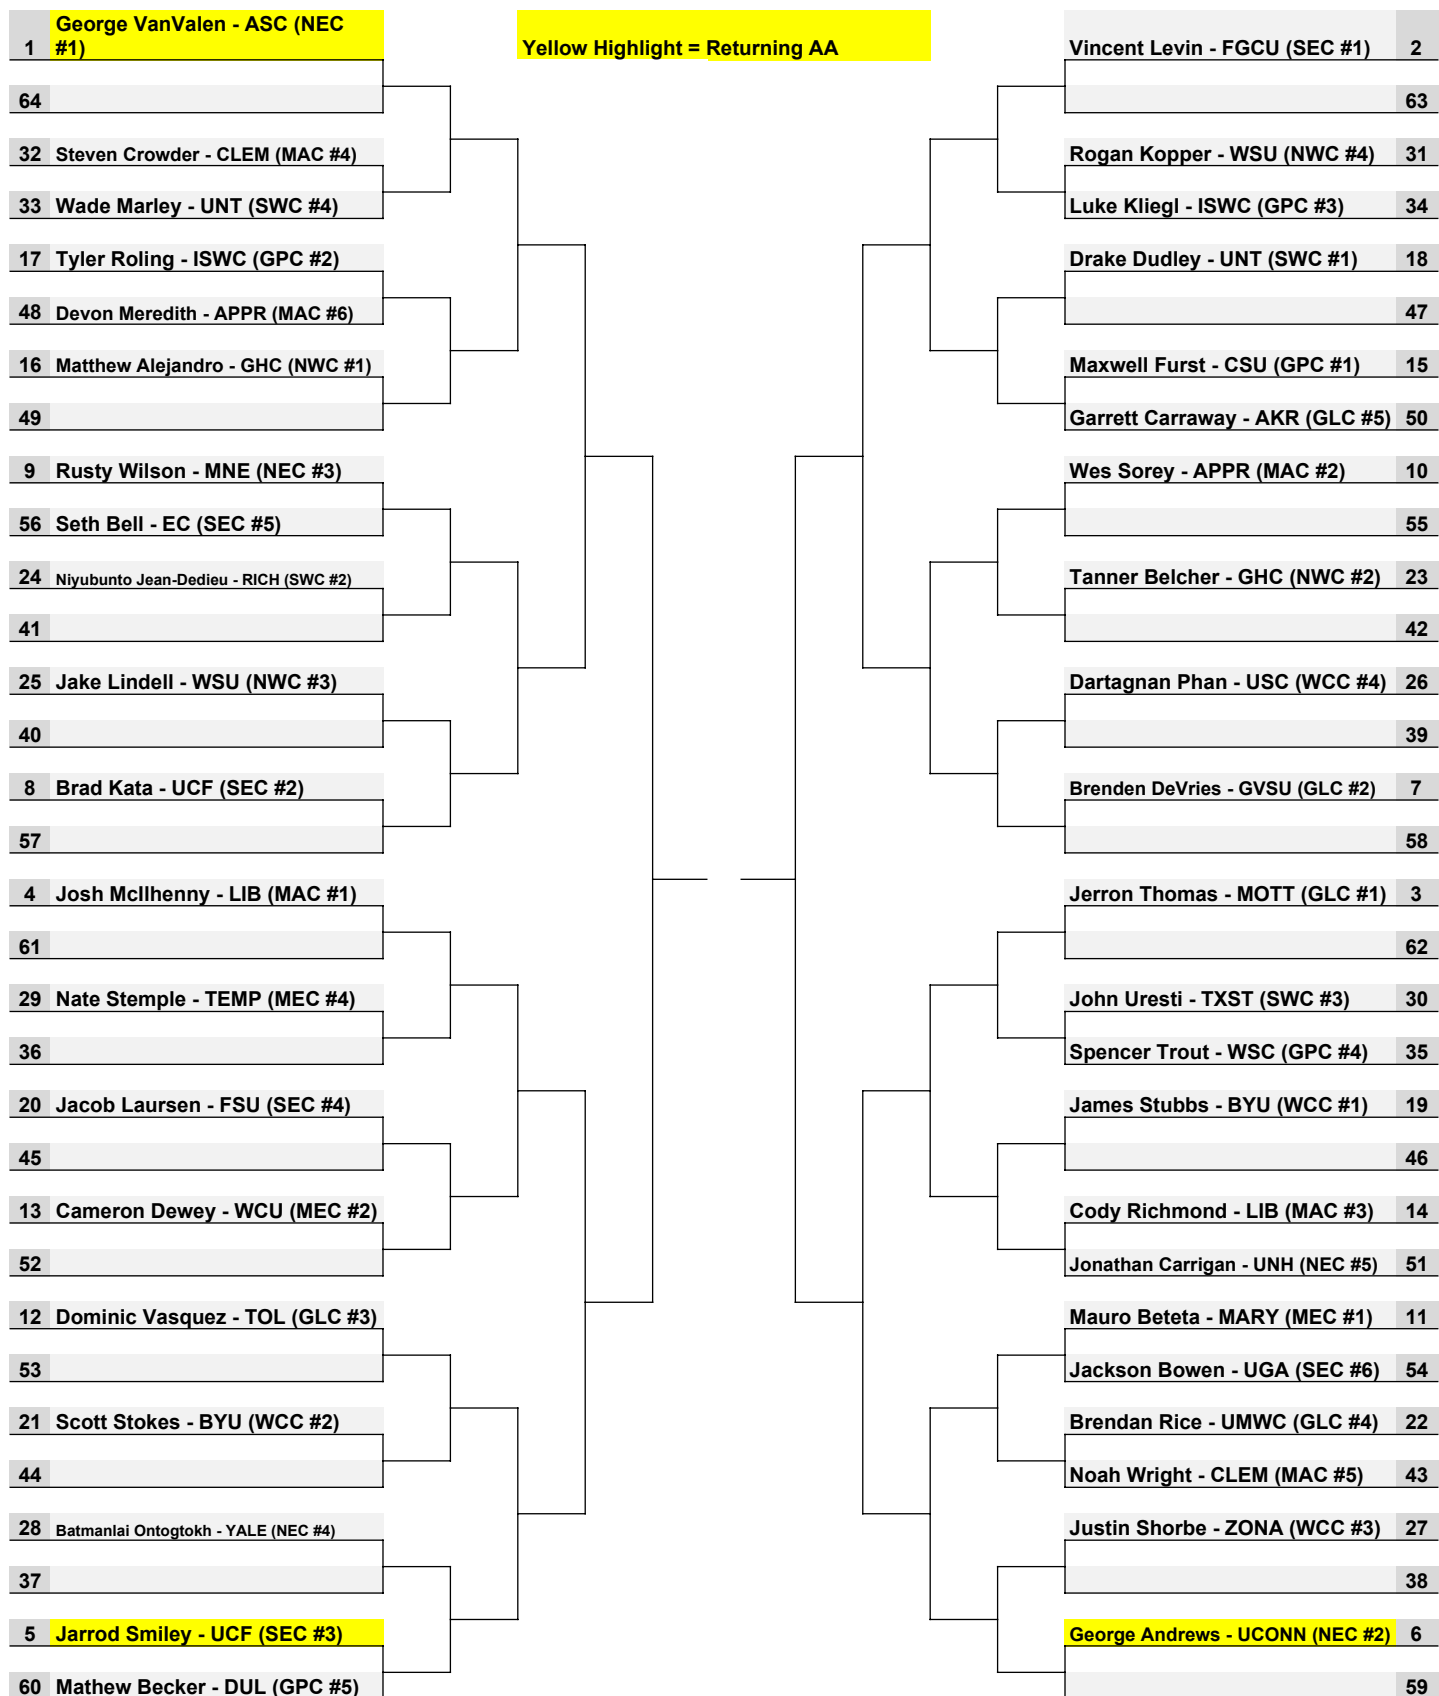

2018 NCWA NATIONAL CHAMPIONSHIPS — 184 LBS. (MEN)