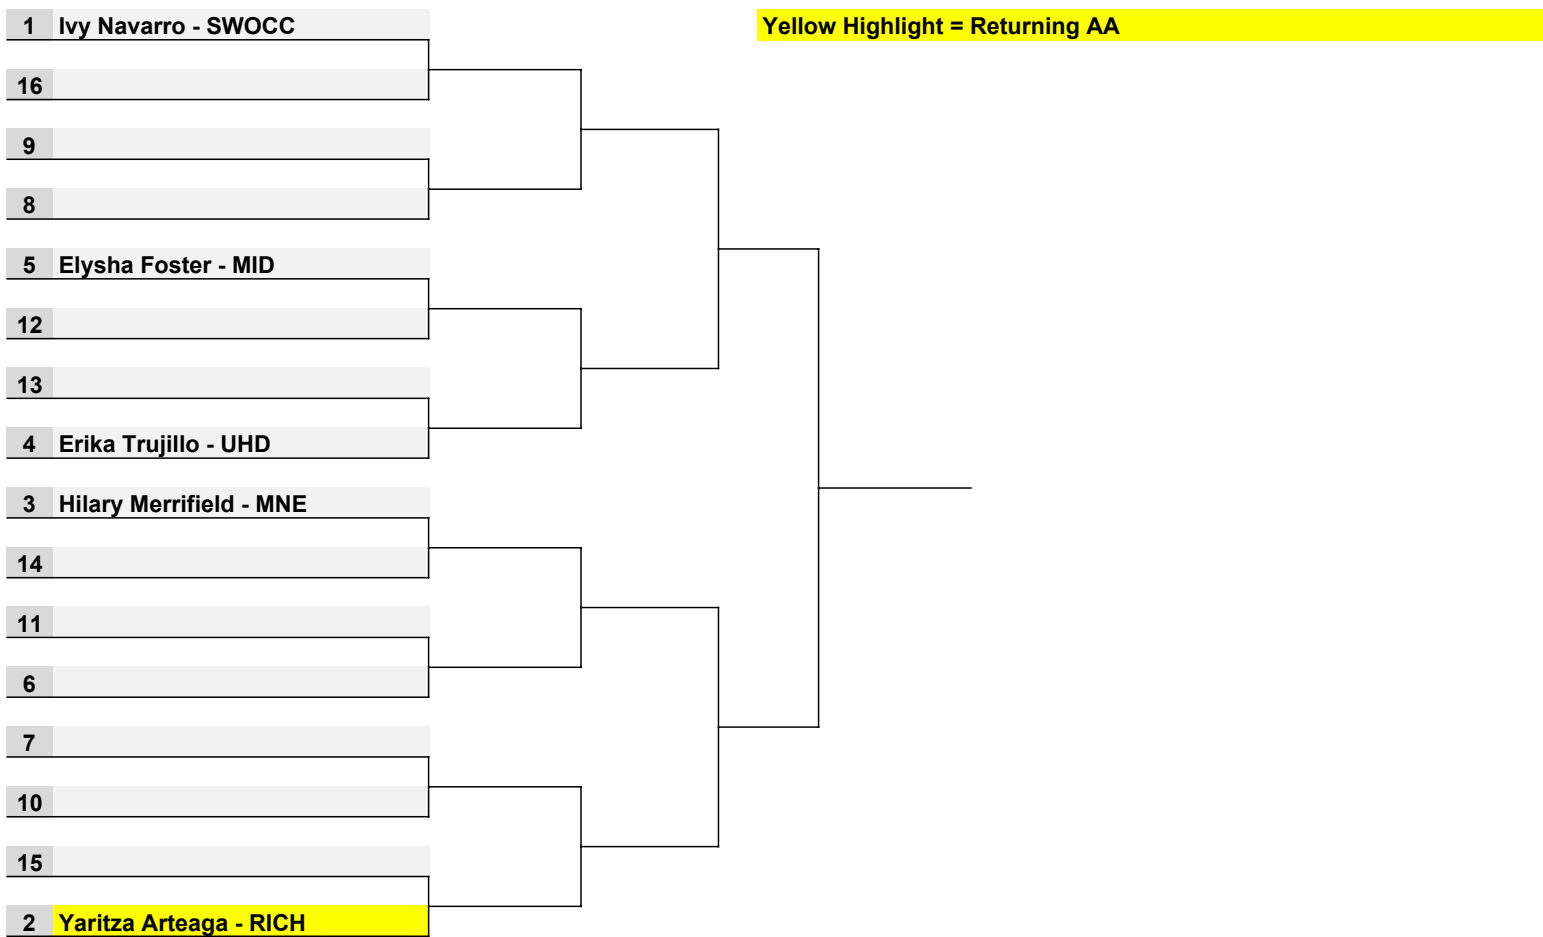

2018 NCWA NATIONAL CHAMPIONSHIPS — 141 LBS. (MEN)

		Yellow Highlight = Returning AA		
1	Tyler Sage - UF (SEC #1)		Reid Stewart - LIB (MAC #1)	2
64	Paul MayoI - RPI (NEC #8)		Anthony Devanny - UCONN (NEC WC)	63
32	Matthew Reeves - WSC (GPC #3)		Brock Lieberman - PSWC (MEC #3)	31
33	Ryo Onoue - TEX (SWC #3)			34
17	Samuel Hodges - RICH (SWC #1)		Justin Trinh - UCF (SEC #2)	18
48			Sean Yuan - USC (WCC #5)	47
16	Dakota Clark - MTSU (MAC #7)		Sam Reyant - ISWC (GPC #1)	15
49	Andrew Spinelli - YALE (NEC #5)			50
9	Tyler Allen - APPR (MAC #4)		Shalek Colon - APPR (MAC #5)	10
56	Nicholas Nelson - UGA (SEC #5)			55
24	Colton Economy - DSU (WCC #2)		Casey Connor - ASC (NEC #3)	23
41	Daniel Rascher - WISC (GLC #5)			42
25	Drew Linton - UTST (WCC #4)		Alex Colpo - ZONA (WCC #3)	26
40			Robert Mendoza - WSU (NWC WC)	39
8	Damon Thomas - GHC (NWC #1)		Nick Reddy - GVSU (GLC #3)	7
57	Owen Gaffney - GVSU (GLC WC)			58
4	Michael Harris - EC (SEC #2)		Deviniare Hayes - QUC (MAC #2)	3
61	Ashton Robinson - LIB (MAC #8)			62
29	Cassidy Collins - UNT (SWC #2)		Levi Honeywell - WSC (GPC #2)	30
36	Zach Moore - WSU (NWC #4)		Stan Cruz - GHC (NWC #3)	35
20	Austin Bailey - KS-T (GLC #2)		Zakaria Elfernani - WMST (MEC #2)	19
45			Laszlo Gendler - YALE (NEC #7)	46
13	Danny Buteau - HUSS (NEC #1)		Carlos Garcia - MTSU (MAC #6)	14
52	Jake Yoder - TEMP (MEC #5)			51
12	Timothy Ellinger - MTECH (NWC #2)		Marcus Martinez - RUTG (MEC #1)	11
53				54
21	Steven Thompson - MNE (NEC #2)		Tanner Williams - BYU (WCC #1)	22
44				43
28	Edison Garcia - UCF (SEC #4)		Jeremy Gannon - WSMT (MEC #4)	27
37	Daniel Gough - OSWC (GLC #4)		Connor Block - RPI (NEC #4)	38
5	Wesley Hollingsworth - ECU (MAC #3)		Nick Pipes - MACC (GLC #1)	6
60				59