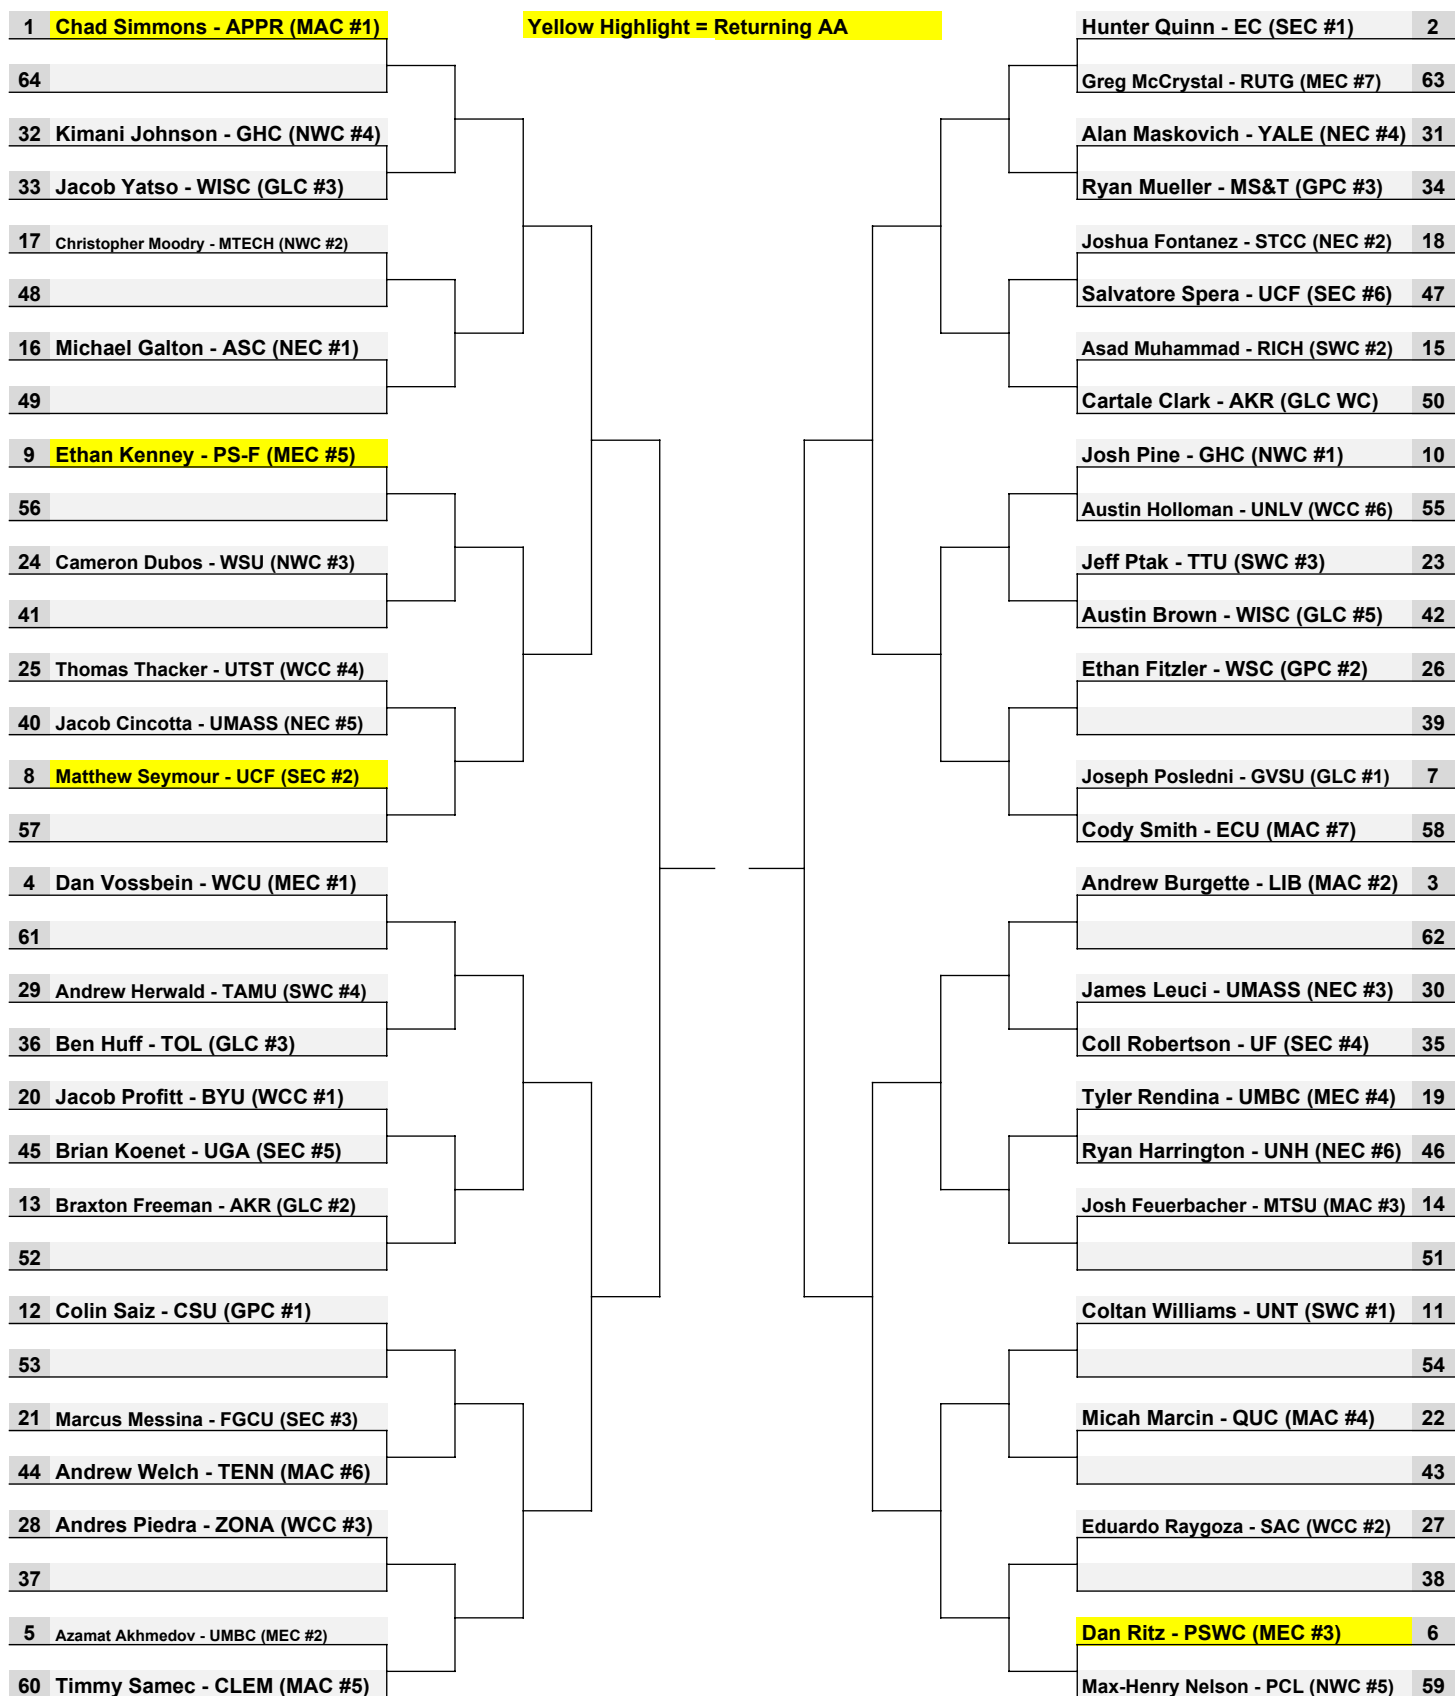

2018 NCWA NATIONAL CHAMPIONSHIPS — 157 LBS. (MEN)