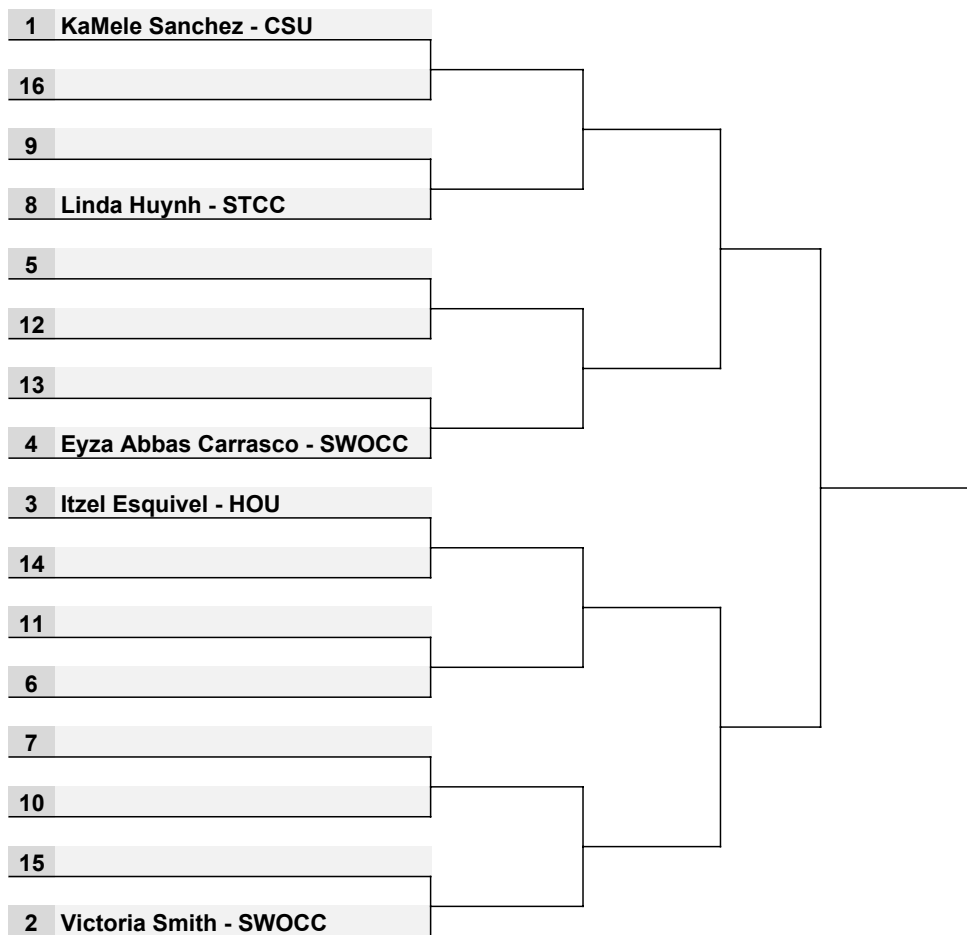

2018 NCWA NATIONAL CHAMPIONSHIPS — 123 LBS. (WOMEN)