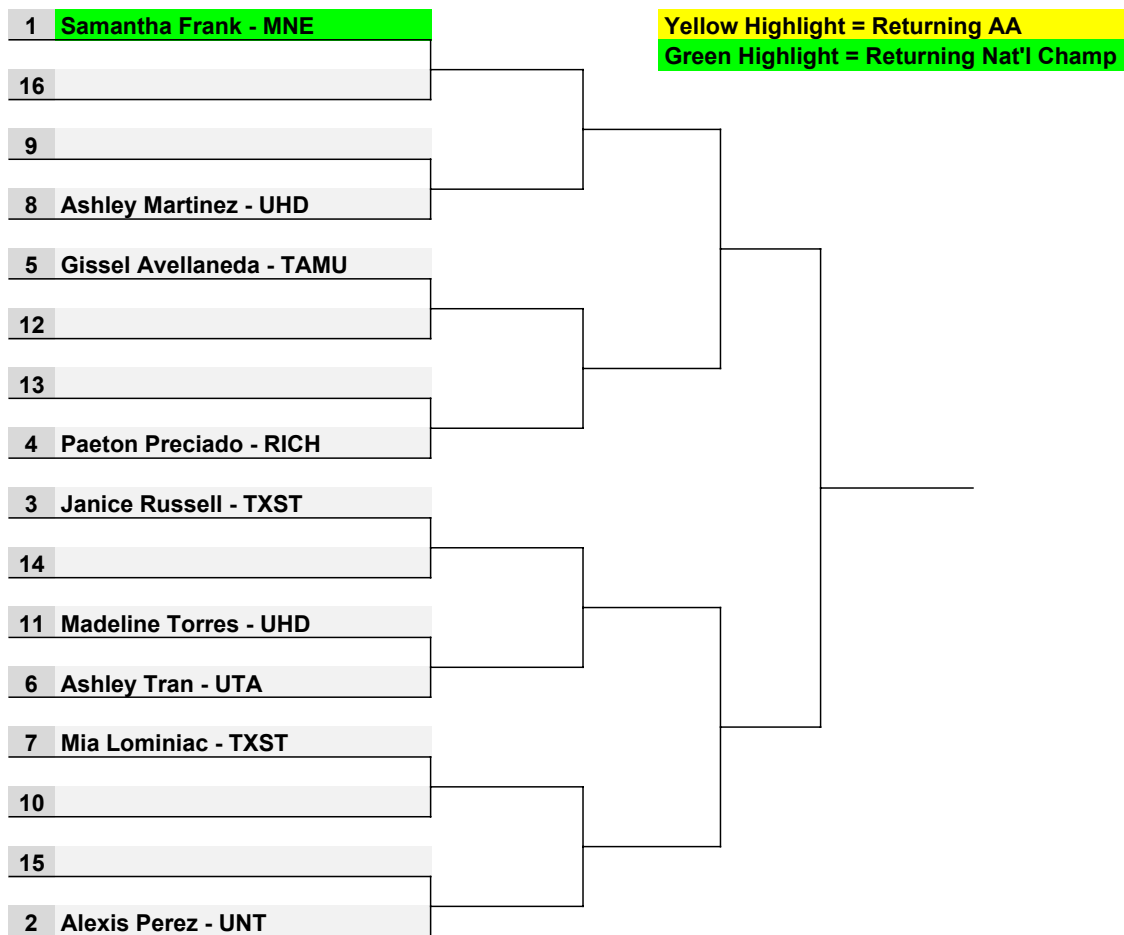

2018 NCWA NATIONAL CHAMPIONSHIPS — 101 LBS. (WOMEN)