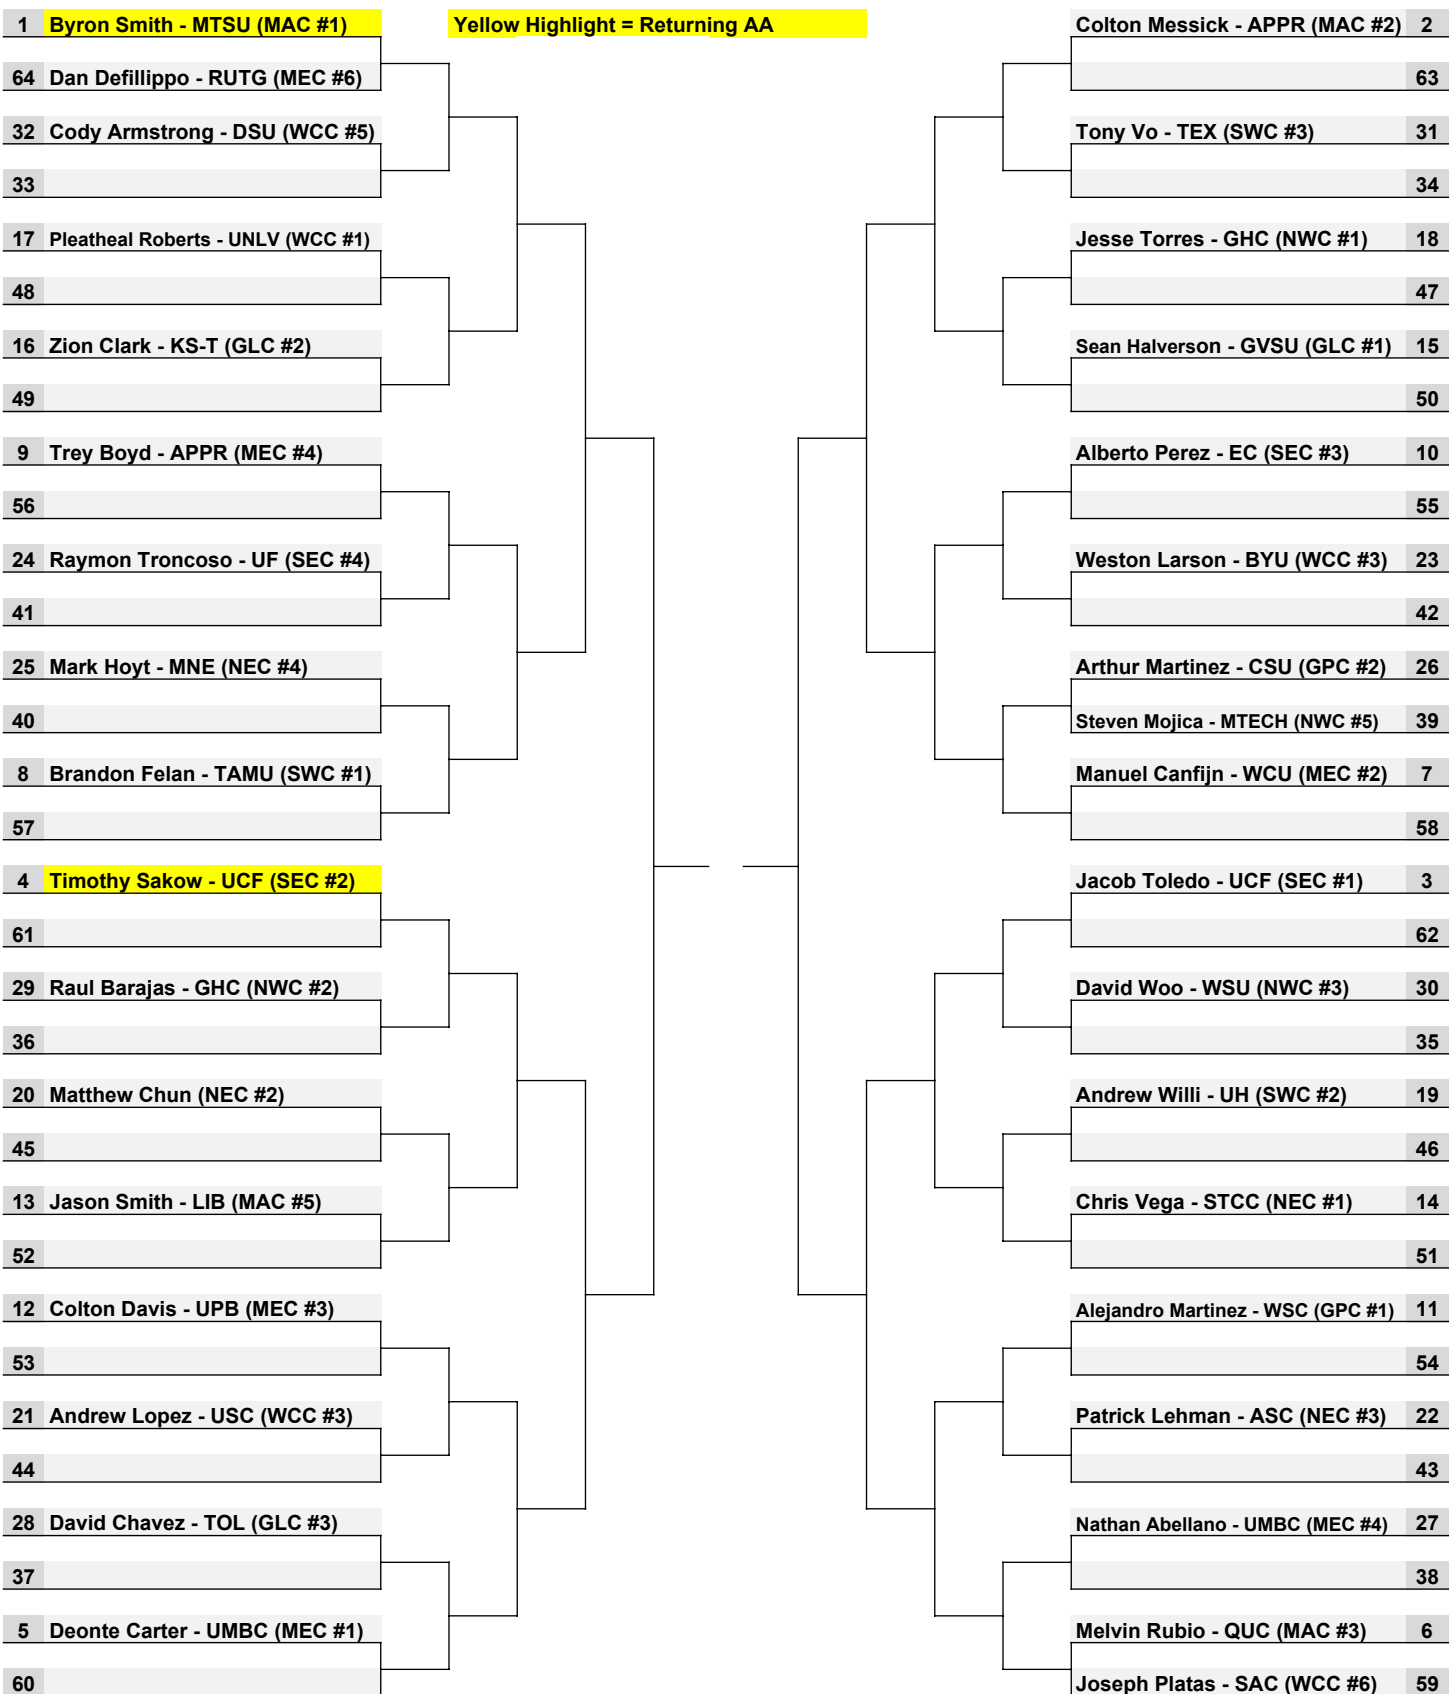

2018 NCWA NATIONAL CHAMPIONSHIPS — 125 LBS. (MEN)