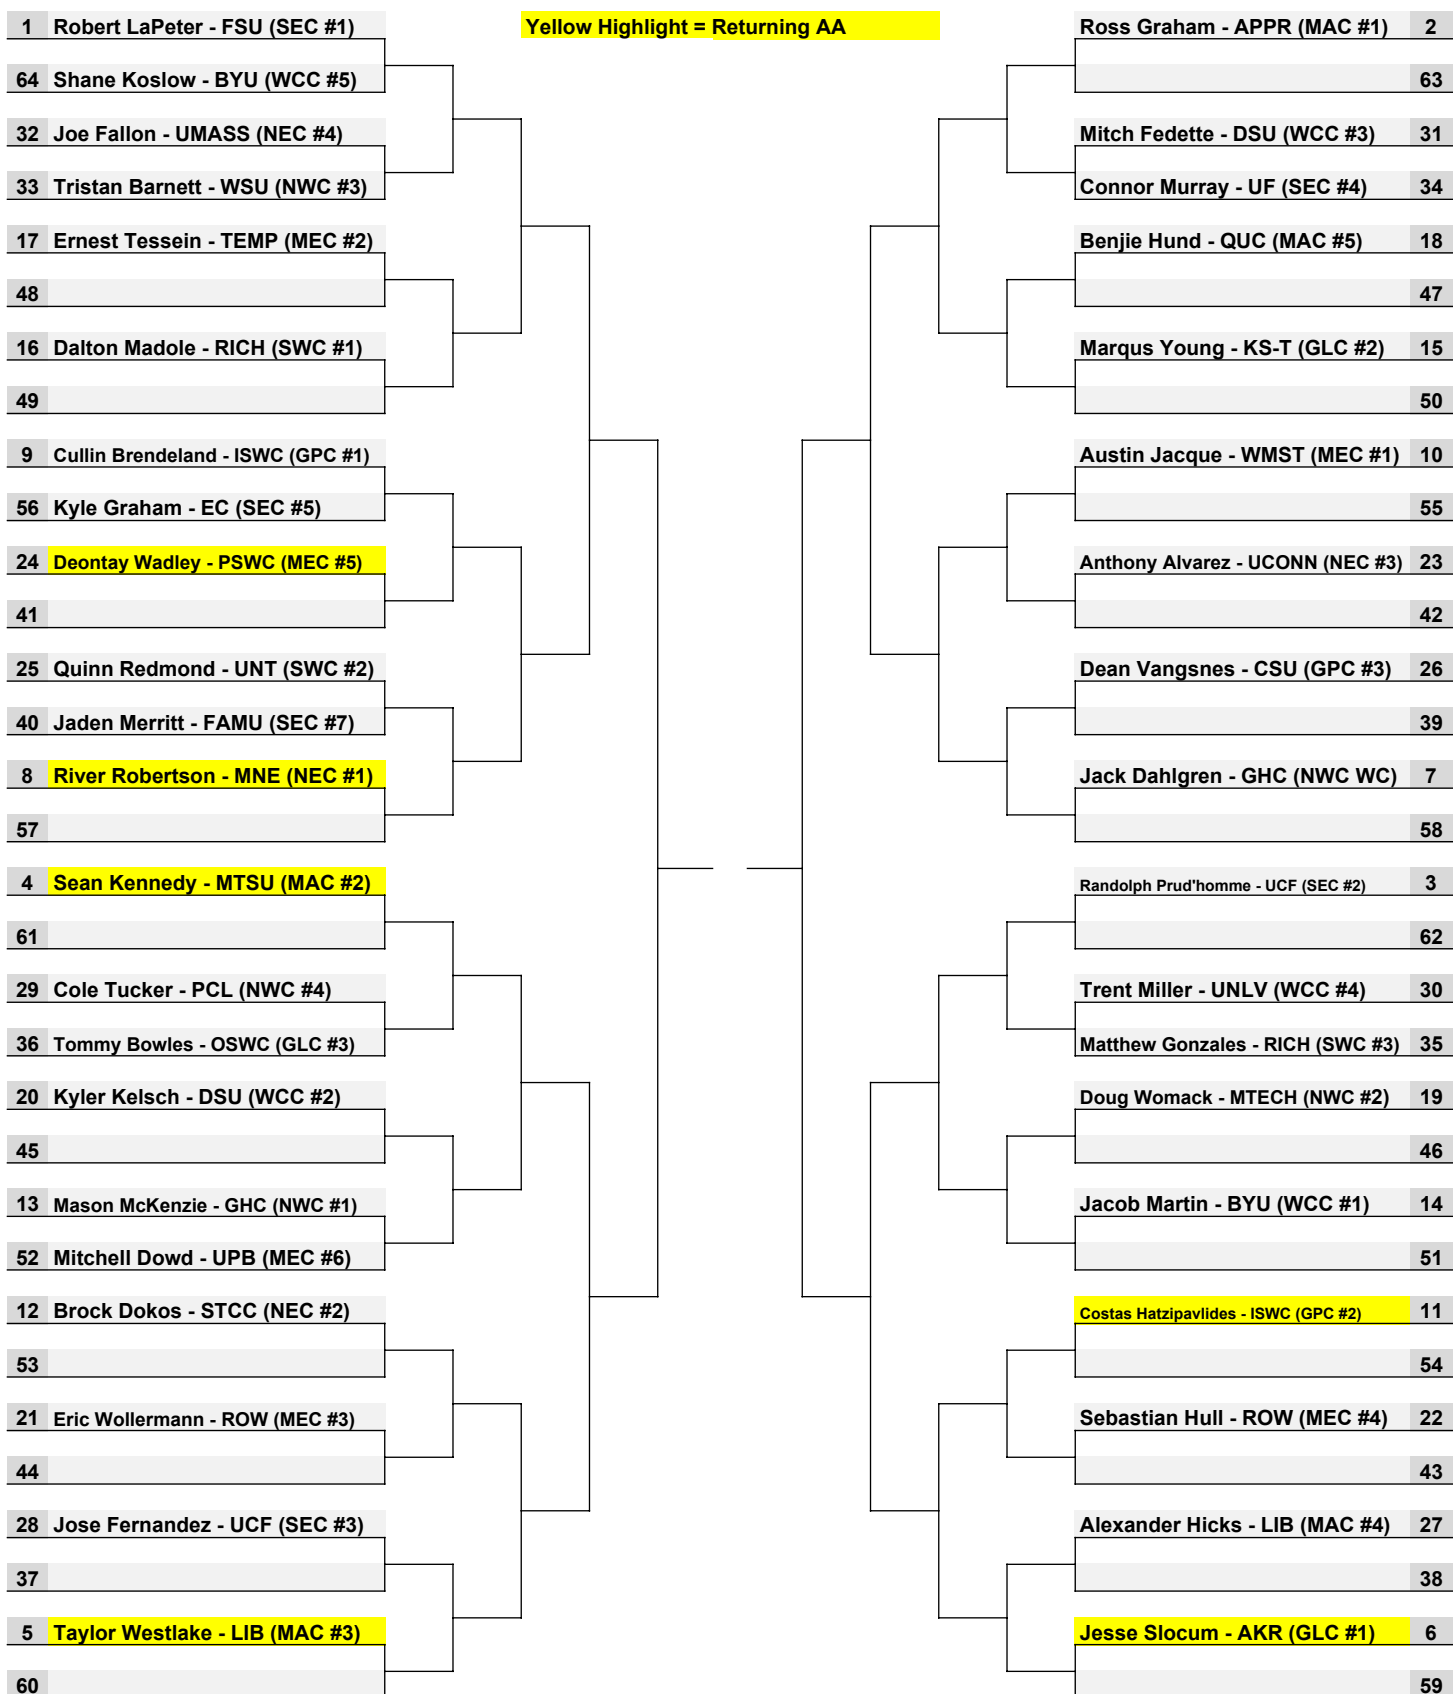

2018 NCWA NATIONAL CHAMPIONSHIPS — 197 LBS. (MEN)