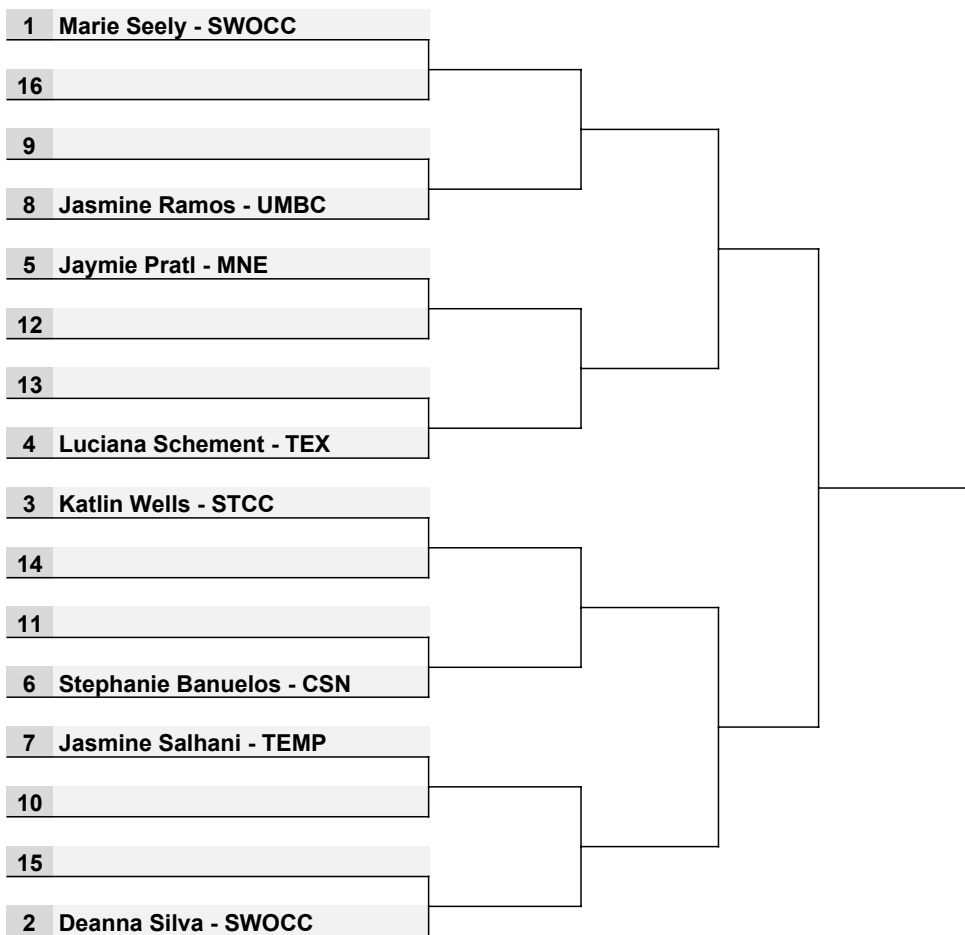

2018 NCWA NATIONAL CHAMPIONSHIPS — 141 LBS. (MEN)

		Yellow Highlight = Returning AA		
1	Tyler Sage - UF (SEC #1)		Reid Stewart - LIB (MAC #1)	2
64	Paul MayoI - RPI (NEC #8)		Anthony Devanny - UCONN (NEC WC)	63
32	Matthew Reeves - WSC (GPC #3)		Brock Lieberman - PSWC (MEC #3)	31
33	Ryo Onoue - TEX (SWC #3)			34
17	Samuel Hodges - RICH (SWC #1)		Justin Trinh - UCF (SEC #2)	18
48			Sean Yuan - USC (WCC #5)	47
16	Dakota Clark - MTSU (MAC #7)		Sam Reyant - ISWC (GPC #1)	15
49	Andrew Spinelli - YALE (NEC #5)			50
9	Tyler Allen - APPR (MAC #4)		Shalek Colon - APPR (MAC #5)	10
56	Nicholas Nelson - UGA (SEC #5)			55
24	Colton Economy - DSU (WCC #2)		Casey Connor - ASC (NEC #3)	23
41	Daniel Rascher - WISC (GLC #5)			42
25	Drew Linton - UTST (WCC #4)		Alex Colpo - ZONA (WCC #3)	26
40			Robert Mendoza - WSU (NWC WC)	39
8	Damon Thomas - GHC (NWC #1)		Nick Reddy - GVSU (GLC #3)	7
57	Owen Gaffney - GVSU (GLC WC)			58
4	Michael Harris - EC (SEC #2)		Deviniare Hayes - QUC (MAC #2)	3
61	Ashton Robinson - LIB (MAC #8)			62
29	Cassidy Collins - UNT (SWC #2)		Levi Honeywell - WSC (GPC #2)	30
36	Zach Moore - WSU (NWC #4)		Stan Cruz - GHC (NWC #3)	35
20	Austin Bailey - KS-T (GLC #2)		Zakaria Elfernani - WMST (MEC #2)	19
45			Laszlo Gendler - YALE (NEC #7)	46
13	Danny Buteau - HUSS (NEC #1)		Carlos Garcia - MTSU (MAC #6)	14
52	Jake Yoder - TEMP (MEC #5)			51
12	Timothy Ellinger - MTECH (NWC #2)		Marcus Martinez - RUTG (MEC #1)	11
53				54
21	Steven Thompson - MNE (NEC #2)		Tanner Williams - BYU (WCC #1)	22
44				43
28	Edison Garcia - UCF (SEC #4)		Jeremy Gannon - WSMT (MEC #4)	27
37	Daniel Gough - OSWC (GLC #4)		Connor Block - RPI (NEC #4)	38
5	Wesley Hollingsworth - ECU (MAC #3)		Nick Pipes - MACC (GLC #1)	6
60				59

2018 NCWA NATIONAL CHAMPIONSHIPS — 116 LBS. (WOMEN)